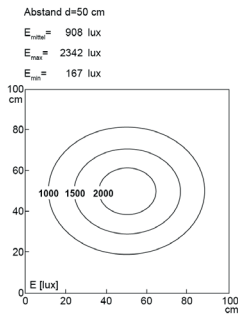

Order number:	120610-01
Model:	UNILED II Gelenkarm (adjustable arm)
Type:	LED adjustable arm luminaire
Illuminant:	SMD LED
Power consumption:	~14 W
Lamp luminous flux:	1617 lm
Lamp luminous efficiency:	ca. 131 lm/W
Light distribution:	direct
Light colour:	daylight white (5200 - 5700K)
Connected load:	24V DC \pm 10%
Power supply:	included external PSU 100-240V AC
Connection (connector):	M12 A-type encoded
Connected load PSU:	110-240V AC
Connection PSU:	EURO plug to connector M12
Degree of protection:	IP40
Class of protection:	III
Glare-free	opal white
Beam angle (optics):	100°
Operating temperature:	-10... +60 °C
Colour rendering (Ra):	> 85
Lamps lifetime:	> 60,000 h
Housing material:	aluminium / plastics
Cover material:	Makrolon®
Head width [A]:	298 mm
Length adjustable arms:	2x 400 mm
Weight (net):	1900 g
Gross weight:	3550 g
Risk group (DIN EN 62471):	free group
Mounting accessories:	included table clamp
Dimmable:	via optional accessory
Made in:	Germany
Feature:	short luminaire head