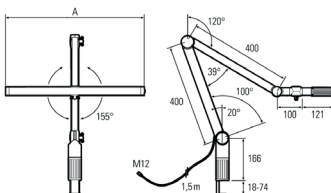

Lampenlebensdauer in Betriebstunden (L80/B10)

LED Arbeitsplatzleuchte
LED workplace luminaire

UNILED II Gelenkarm (adjustable arm), 5200-5700K, luminaire head width 298 mm

Item number: 120610-01
EAN: 4260556620251

Order number:	120610-01
Model:	UNILED II Gelenkarm (adjustable arm)
Type:	LED adjustable arm luminaire
Illuminant:	SMD LED
Power consumption:	~14 W
Lamp luminous flux:	1617 lm
Lamp luminous efficiency:	ca. 131 lm/W
Light distribution:	direct
Light colour:	daylight white (5200 - 5700K)
Connected load:	24V DC \pm 10%
Power supply:	included external PSU 100-240V AC
Connection (connector):	M12 A-type encoded
Connected load PSU:	110-240V AC
Connection PSU:	EURO plug to connector M12
Degree of protection:	IP40
Class of protection:	III
Glare-free	opal white
Beam angle (optics):	100°
Operating temperature:	-10... +60 °C
Colour rendering (Ra):	> 85
Lamps lifetime:	> 60,000 h
Housing material:	aluminium / plastics
Cover material:	Makrolon®
Head width [A]:	298 mm
Length adjustable arms:	2x 400 mm
Weight (net):	1900 g
Gross weight:	3550 g
Risk group (DIN EN 62471):	free group
Mounting accessories:	included table clamp
Dimmable:	via optional accessory
Made in:	Germany
Feature:	short luminaire head