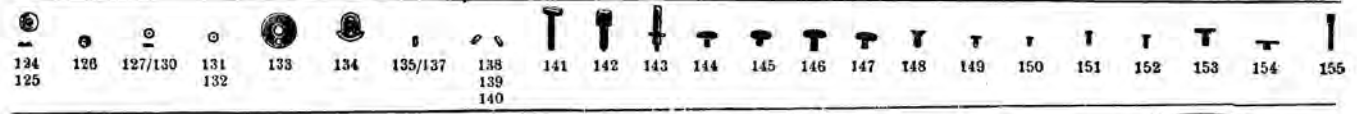

RUDOLF FLUME · BERLIN SW.

Furnituren für Schablonenuhren

Anker-
Remontoiruhren

Ω OMEGA

10, 11, 12, 13,
15, 17, 18, 20, 22'''

RUDOLF FLUME, BERLIN SW.