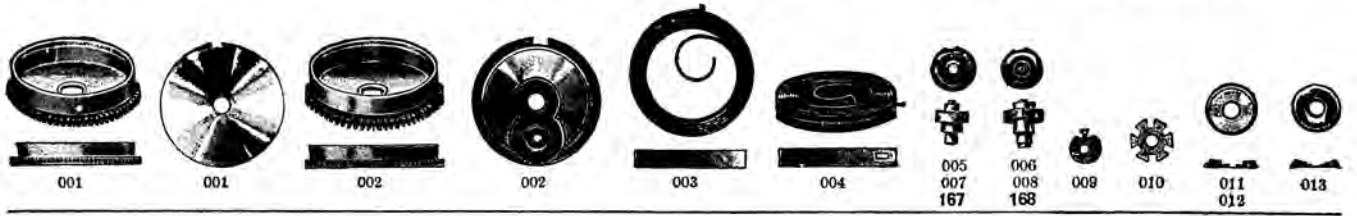

RUDOLF FLUME · BERLIN SW.

Furnituren für Schablonenuhren

Anker-
Remontoiruhren

Ω OMEGA

10, 11, 12, 13,
15, 17, 18, 20, 22'''

RUDOLF FLUME, BERLIN SW.