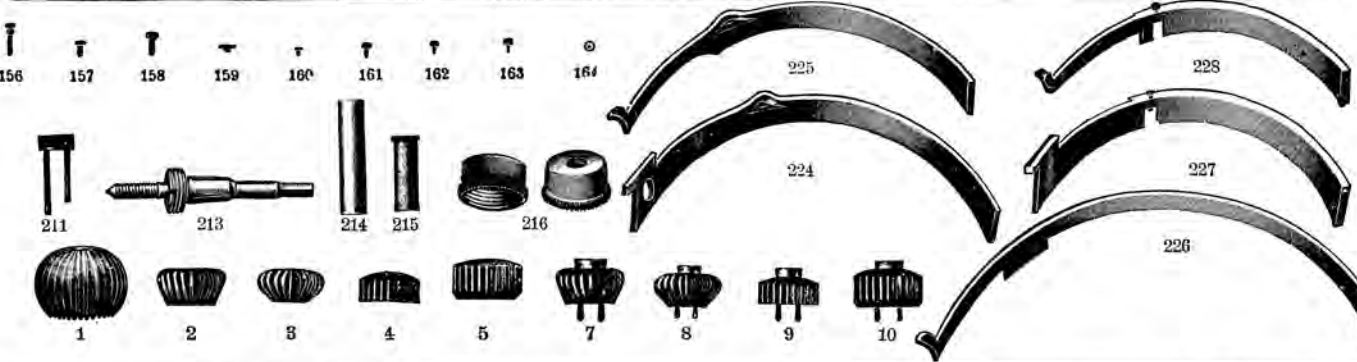

RUDOLF FLUME · BERLIN SW.

Furnituren für Schablonenuhren

Anker-
Remontoiruhren

Ω OMEGA

10, 11, 12, 13,
15, 17, 18, 20, 22'''

RUDOLF FLUME, BERLIN SW.