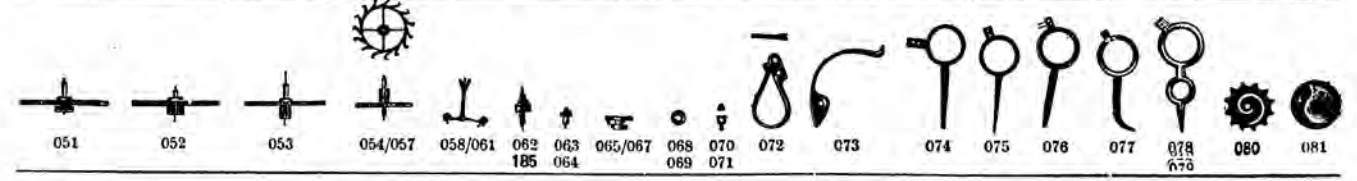

RUDOLF FLUME · BERLIN SW.

Furnituren für Schablonenuhren

Anker-
Remontoiruhren

Ω OMEGA

10, 11, 12, 13,
15, 17, 18, 20, 22'''

RUDOLF FLUME, BERLIN SW.