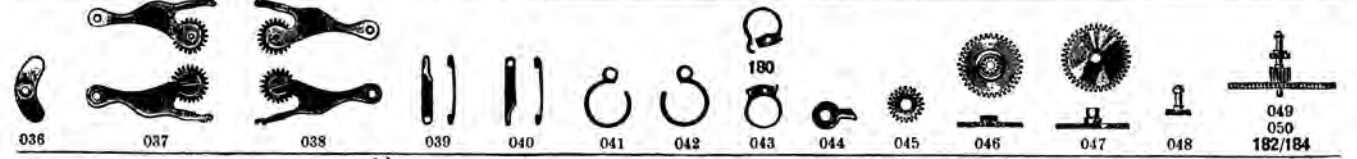

RUDOLF FLUME · BERLIN SW.

Furnituren für Schablonenuhren

Anker-
Remontoiruhren

Ω OMEGA

10, 11, 12, 13,
15, 17, 18, 20, 22'''

RUDOLF FLUME, BERLIN SW.