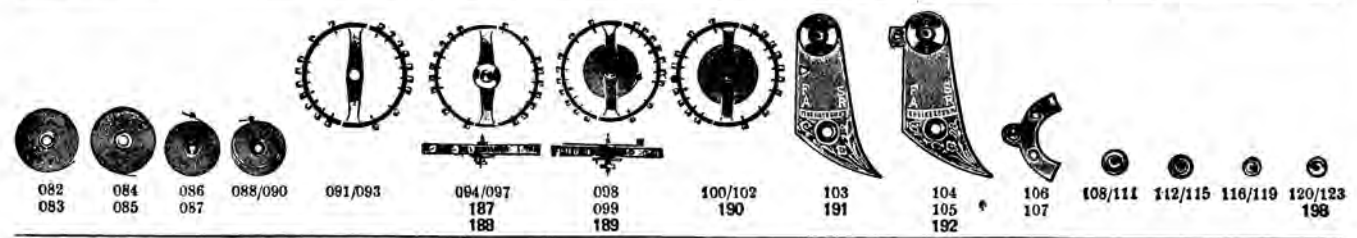

RUDOLF FLUME · BERLIN SW.

Furnituren für Schablonenuhren

Anker-
Remontoiruhren

Ω OMEGA

10, 11, 12, 13,
15, 17, 18, 20, 22'''

RUDOLF FLUME, BERLIN SW.