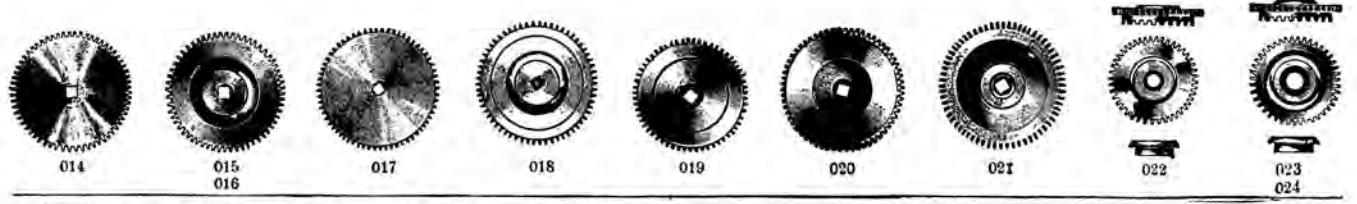

RUDOLF FLUME · BERLIN SW.

Furnituren für Schablonenuhren

Anker-
Remontoiruhren

Ω OMEGA

10, 11, 12, 13,
15, 17, 18, 20, 22'''

RUDOLF FLUME, BERLIN SW.