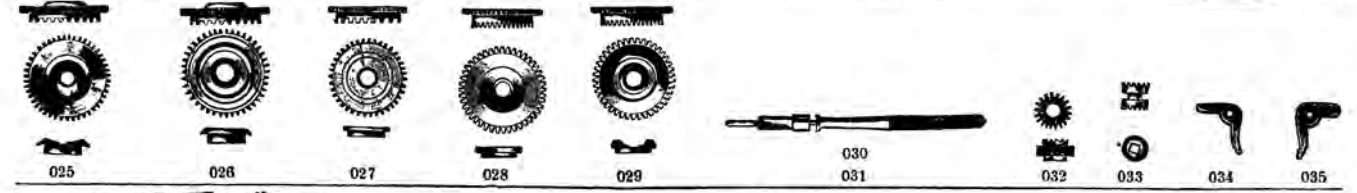

RUDOLF FLUME · BERLIN SW.

Furnituren für Schablonenuhren

Anker-
Remontoiruhren

Ω OMEGA

10, 11, 12, 13,
15, 17, 18, 20, 22'''

RUDOLF FLUME, BERLIN SW.