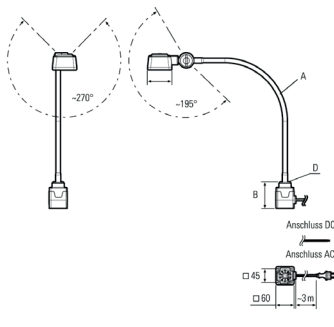

Lampenlebensdauer in Betriebsstunden (L80/B10)

LED Arbeitsplatzleuchte
LED workplace luminaire

CENALED SPOT AC, Flexarm

Item number:	121012-11
EAN:	4260556623740
Customs tariff number:	94054099

Order number:	121012-11
Model:	CENALED
Type:	LED workplace luminaire with gooseneck
Illuminant:	High Power LED
Power consumption:	~9 W
Lamp luminous flux:	1120 lm
Lamp luminous efficiency:	134 lm/W
Light distribution:	direct
Light colour:	neutral white (5000K)
Connected load:	100-305V AC \pm 10%, 50-60 Hz
Power supply:	inbuilt
Connection (connector):	connection cable 3 m with SCHUKO plug CEE 7/7
Degree of protection:	IP65
Class of protection:	I
Beam angle (optics):	30°
Operating temperature:	-10... +50 °C
Colour rendering (Ra):	> 80
Lamps lifetime:	> 60,000 h
Housing material:	aluminium
Length Flexarm [A]:	500 mm
Mounting:	screw-on base
Weight (net):	850 g
Gross weight:	1450 g
Risk group (DIN EN 62471):	free group
Mounting accessories:	magnet holder plate optional
Dimmable:	yes, via push button at the luminaire head, ON/OFF and dimming
Made in:	Germany
Feature:	universal workplace luminaire with high protection degree