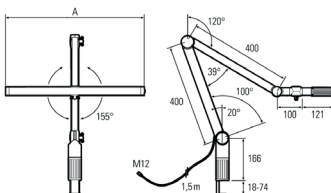

Lampenlebensdauer in Betriebstunden (L80/B10)

LED Arbeitsplatzleuchte
LED workplace luminaire

UNILED II Gelenkarm (adjustable arm), dimmable, 5200-5700K, luminaire head width 298 mm

Item number: 120610-02
EAN: 4260556620268

Order number:	120610-02
Model:	UNILED II Gelenkarm (adjustable arm)
Type:	LED adjustable arm luminaire
Illuminant:	SMD LED
Power consumption:	~14 W
Lamp luminous flux:	1617 lm
Lamp luminous efficiency:	ca. 131 lm/W
Light distribution:	direct
Light colour:	daylight white (5200 - 5700K)
Connected load:	24V DC ± 10%
Power supply:	included external PSU 100-240V AC
Connection (connector):	M12 A-type encoded
Connected load PSU:	100-240V AC
Connection PSU:	EURO plug to connector M12
Degree of protection:	IP40
Class of protection:	III
Glare-free	opal white
Beam angle (optics):	100°
Operating temperature:	-10... +60 °C
Colour rendering (Ra):	> 85
Lamps lifetime:	> 60,000 h
Housing material:	aluminium / plastics
Cover material:	Makrolon®
Head width [A]:	298 mm
Length adjustable arms:	2x 400 mm
Weight (net):	1900 g
Gross weight:	3550 g
Risk group (DIN EN 62471):	free group
Mounting accessories:	included table clamp
Dimmable:	internal dimmer with memory function
Made in:	Germany
Feature:	dimmable, short luminaire head