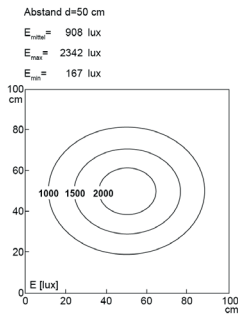

Order number:	120610-02
Model:	UNILED II Gelenkarm (adjustable arm)
Type:	LED adjustable arm luminaire
Illuminant:	SMD LED
Power consumption:	~14 W
Lamp luminous flux:	1617 lm
Lamp luminous efficiency:	ca. 131 lm/W
Light distribution:	direct
Light colour:	daylight white (5200 - 5700K)
Connected load:	24V DC ± 10%
Power supply:	included external PSU 100-240V AC
Connection (connector):	M12 A-type encoded
Connected load PSU:	100-240V AC
Connection PSU:	EURO plug to connector M12
Degree of protection:	IP40
Class of protection:	III
Glare-free	opal white
Beam angle (optics):	100°
Operating temperature:	-10... +60 °C
Colour rendering (Ra):	> 85
Lamps lifetime:	> 60,000 h
Housing material:	aluminium / plastics
Cover material:	Makrolon®
Head width [A]:	298 mm
Length adjustable arms:	2x 400 mm
Weight (net):	1900 g
Gross weight:	3550 g
Risk group (DIN EN 62471):	free group
Mounting accessories:	included table clamp
Dimmable:	internal dimmer with memory function
Made in:	Germany
Feature:	dimmable, short luminaire head