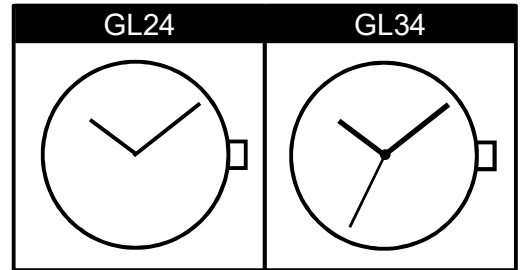

GL24 GL34

Size <ligne>	6 3/4 x 8 '''
Height <mm>	2.28
Accuracy <per Month>	±20 sec
Battery Life	5 years(GL34 3 years)

Battery consumption could be minimum by pulling out the stem

Balance Weight <µN.m>	Minute 0.40 Second 0.09
---------------------------------	----------------------------

Featured by Shock Detection

- Assembled Hour Wheel
- Dust Proof
- Covered Coil
- Super Quick Date Adjusting
- Easy Assembling on Flat Desk

Original Package	1,000pcs
-------------------------	----------

Time measurement

Accuracy
The unit (gate) time of measurement must be set at "10 sec." and the measurement must be performed in the form of complete watch.