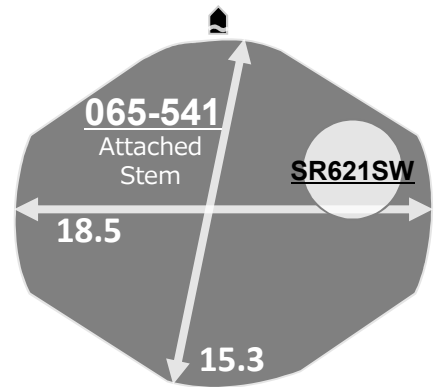

GL24 GL34

Size <ligne>	6 3/4 x 8 '''
Height <mm>	2.28
Accuracy <per Month>	±20 sec
Battery Life	5 years(GL34 3 years)

Battery consumption could be minimum by pulling out the stem

Balance Weight <µN.m>	Minute 0.40 Second 0.09
---------------------------------	----------------------------

Accuracy
The unit (gate) time of measurement must be set at "10 sec." and the measurement must be performed in the form of complete watch.