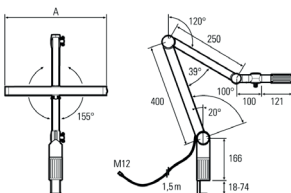

Lampenlebensdauer in Betriebsstunden (L80/B10)

LED Arbeitsplatzleuchte  
LED workplace luminaire

**UNILED II Gelenkarm (adjustable arm) Watchmaker, 5200-5700K, luminaire head width 380 mm**

**Item number:** 120910-01  
**EAN:** 4260556624785

<b>Order number:</b>	120910-01
<b>Model:</b>	UNILED II Gelenkarm (adjustable arm)
<b>Type:</b>	LED adjustable arm luminaire
<b>Illuminant:</b>	SMD LED
<b>Power consumption:</b>	~19 W
<b>Lamp luminous flux:</b>	2139 lm
<b>Lamp luminous efficiency:</b>	131 lm/W
<b>Light distribution:</b>	direct
<b>Light colour:</b>	daylight white (5200 - 5700K)
<b>Connected load:</b>	24V DC $\pm$ 10%
<b>Power supply:</b>	included external PSU 100-240V AC
<b>Connection (connector):</b>	M12 A-type encoded
<b>Connected load PSU:</b>	110-240V AC
<b>Connection PSU:</b>	EURO plug to connector M12
<b>Degree of protection:</b>	IP40
<b>Class of protection:</b>	III
<b>Glare-free</b>	opal white
<b>Beam angle (optics):</b>	100°
<b>Operating temperature:</b>	-10... +60 °C
<b>Colour rendering (Ra):</b>	> 85
<b>Lamps lifetime:</b>	> 60,000 h
<b>Housing material:</b>	aluminium / plastics
<b>Cover material:</b>	Makrolon®
<b>Head width [A]:</b>	380 mm
<b>Length adjustable arms:</b>	1x 400 mm, 1x 250 mm
<b>Weight (net):</b>	ca. 1900 g
<b>Gross weight:</b>	3550 g
<b>Risk group (DIN EN 62471):</b>	free group
<b>Mounting accessories:</b>	included table clamp
<b>Dimmable:</b>	via optional accessory
<b>Made in:</b>	Germany
<b>Feature:</b>	mid-level luminaire head width and shortened forearm